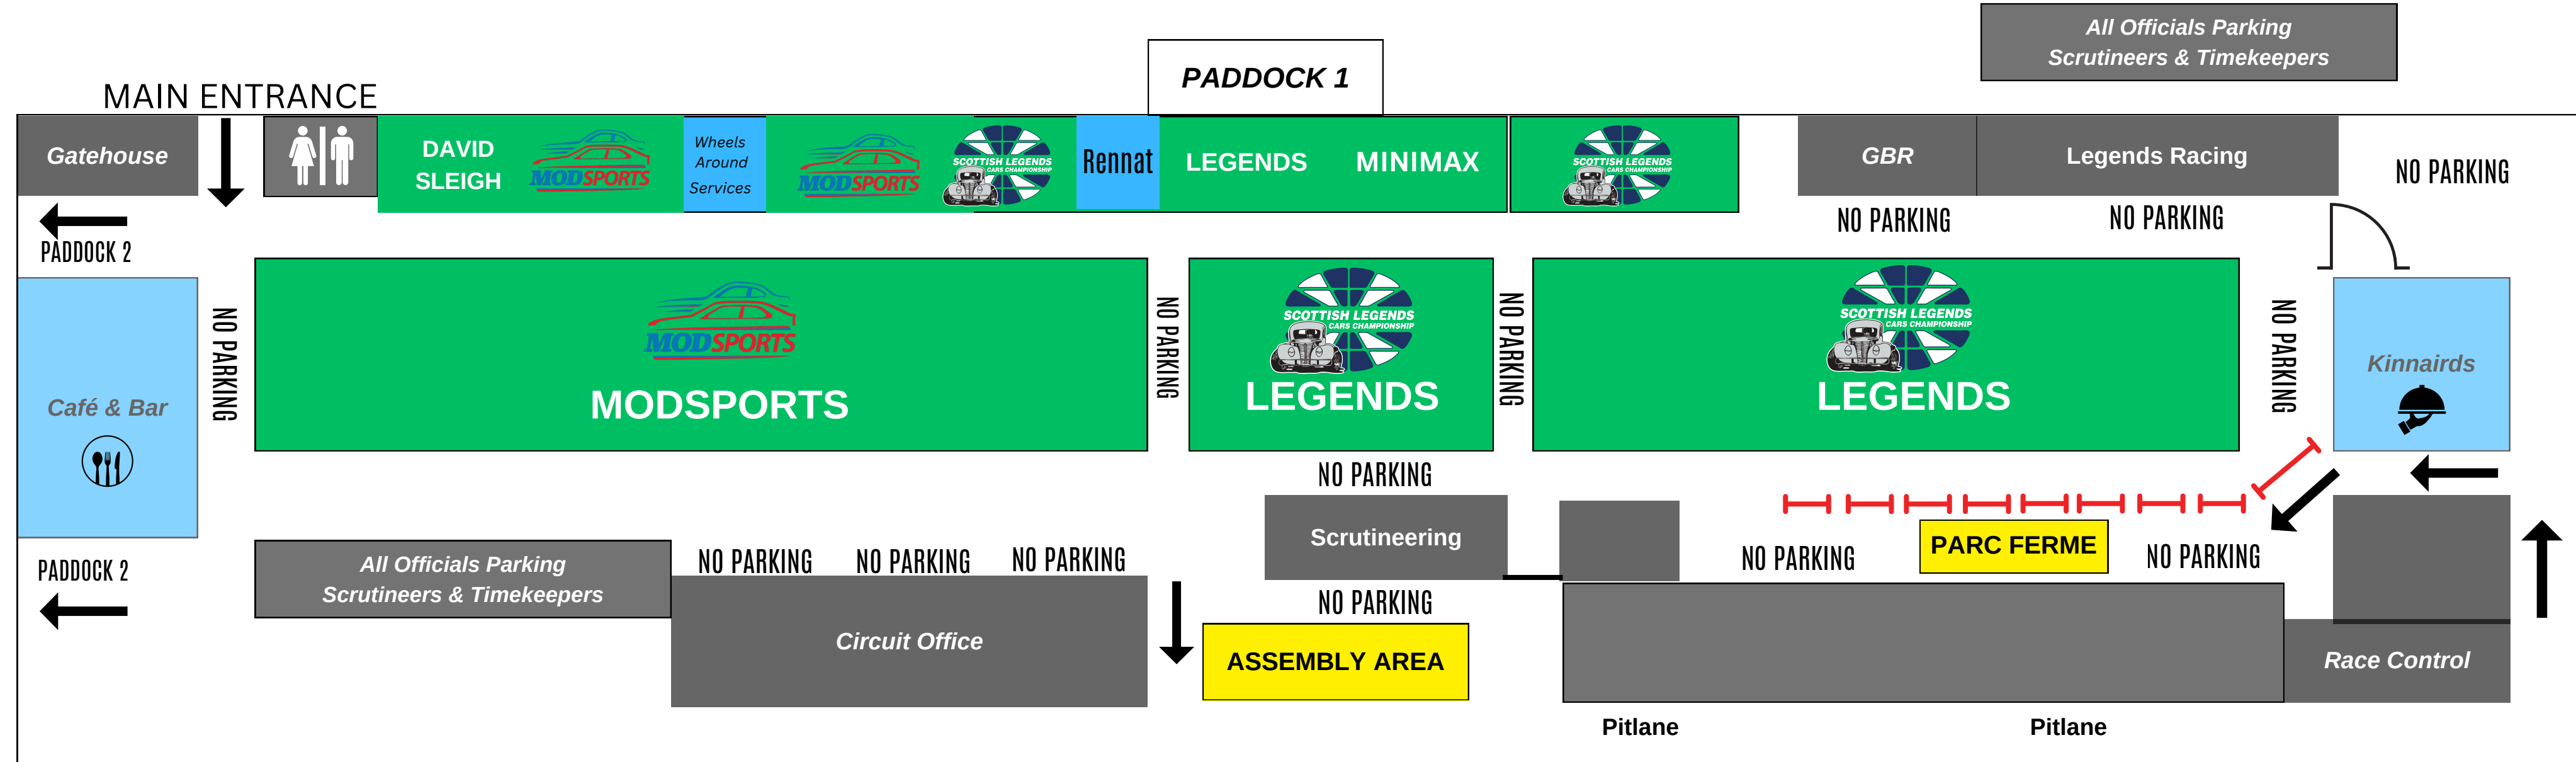

JULY 11/12TH SCOTTISH CHAMPIONSHIP CAR RACING CLOCKWISE WEEKEND

Parking Up From 9am Friday 10th July
Please Follow Parkers Instructions
Use All Space NO Road Cars

July 11/12th SCOTTISH CHAMPIONSHIP CAR RACING
CLOCKWISE WEEKEND

PADDOCK 2

Parking Up From 9am Friday 10th July
Please Follow Parkers Instructions
Use All Space No Road Cars

Race car on tar, service vehicle on gravel please

 **Fiesta ST CUP (Sat) / Scottish C1 Cup (Sun)** 

NSSCC
DDMC

SCOTTISH MINI COOPER CUP

Citroen 2CV

CLASSIC 2CV
RACING CLUB
EST 1989

IRISH SEATS

SEAT **SUPERCUP**
IRELAND

Superkarts

BSRC
BRITISH SUPERKART RACING CLUB

Toilets

PADDOCK 1
→
←

Café & Bar

PADDOCK 1
→
←