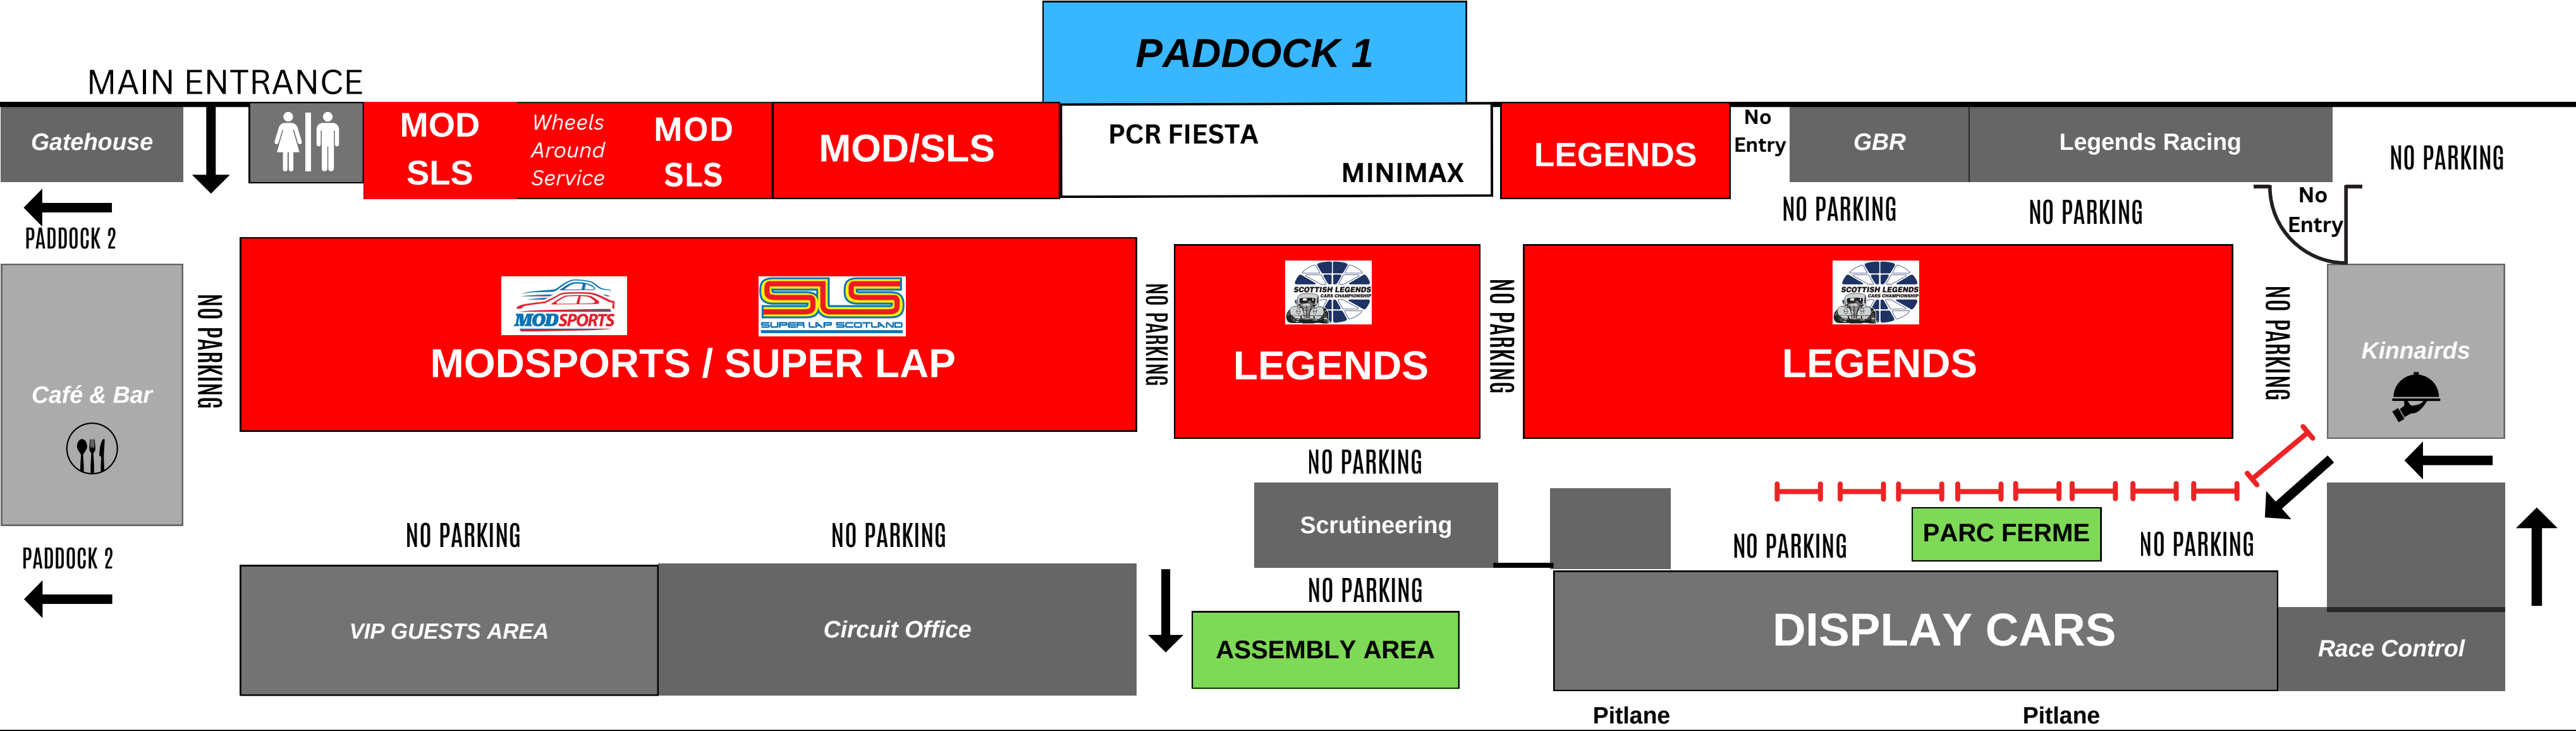

MAY SCOTTISH CHAMPIONSHIP RACING
SAT/SUN 16th 17th MAY CLOCKWISE

Parking Up From 7.30am Friday 15th May
Please Follow Parkers Instructions
Use All Space **NO Road Cars**

MAY SCOTTISH CHAMPIONSHIP RACING
SAT/SUN 16th 17th MAY CLOCKWISE

PADDOCK 2

Parking Up From 7.30am Friday 15th May
Please Follow Parkers Instructions
Use All Space NO Road Cars
Use Gravel Area and Tar Surface

TRAILER PARK ON OVER FLOW GRAVEL

Gatehouse

 SCOTTISH FIESTA ST CUP (sat)	 SLS (sun)
 SCOTTISH C1 CUP(sat)	 SLS (sun)

**CLASSICS
& HISTORIC
MODSPORTS**

Toilets

KARTING LEGENDS
www.kartinglegends.com
**KARTING LEGENDS
PARKING**

Paddock Café
& Bar