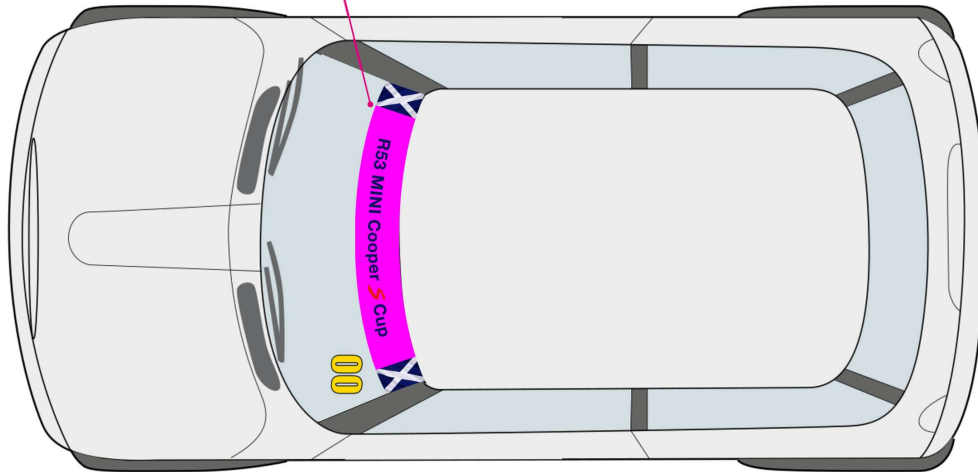

GRAPHICS REQUIREMENTS 2025

MINI COOPER S CUP

MINTEX
LOGO

MANDATORY
CHAMPIONSHIP
SUNSTRIP

ONE SMRC LOGO, MUST BE
FIXED TO BOTH SIDES OF
THE CAR HOWEVER, THE
POSITION IS FREE

YOKOHAMA REG
PLATE

MANDATORY
CHAMPIONSHIP
SUNSTRIP

YOKOHAMA REG
PLATE