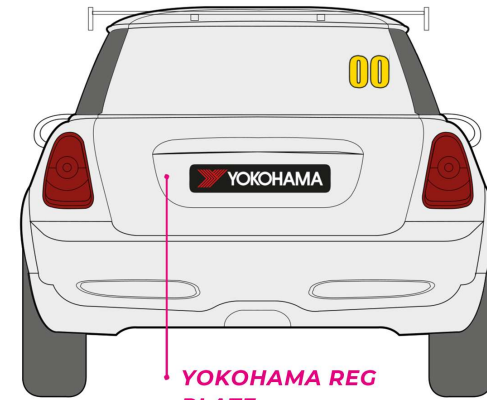

GRAPHICS REQUIREMENTS 2025

MINI COOPER CUP

MINTEX
LOGO

RECOMMENDED
CHAMPIONSHIP
SUNSTRIP

ONE SMRC LOGO, MUST BE
FIXED TO BOTH SIDES OF
THE CAR HOWEVER, THE
POSITION IS FREE

RECOMMENDED
CHAMPIONSHIP
SUNSTRIP

YOKOHAMA REG
PLATE

YOKOHAMA REG
PLATE

GRAPHICS REQUIREMENTS 2025

MINI COOPER S CUP

MINTEX
LOGO

MANDATORY
CHAMPIONSHIP
SUNSTRIP

ONE SMRC LOGO, MUST BE
FIXED TO BOTH SIDES OF
THE CAR HOWEVER, THE
POSITION IS FREE