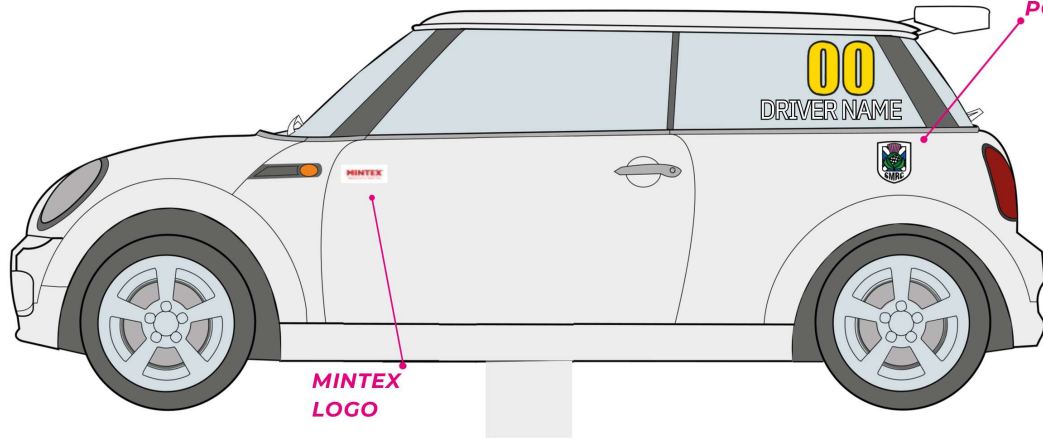

GRAPHICS REQUIREMENTS 2025

MINI COOPER CUP

MINTEX
LOGO

RECOMMENDED
CHAMPIONSHIP
SUNSTRIP

ONE SMRC LOGO, MUST BE
FIXED TO BOTH SIDES OF
THE CAR HOWEVER, THE
POSITION IS FREE

RECOMMENDED
CHAMPIONSHIP
SUNSTRIP

YOKOHAMA REG
PLATE

YOKOHAMA REG
PLATE

GRAPHICS REQUIREMENTS 2025

MINI COOPER S CUP

MINTEX
LOGO

MANDATORY
CHAMPIONSHIP
SUNSTRIP

ONE SMRC LOGO, MUST BE
FIXED TO BOTH SIDES OF
THE CAR HOWEVER, THE
POSITION IS FREE