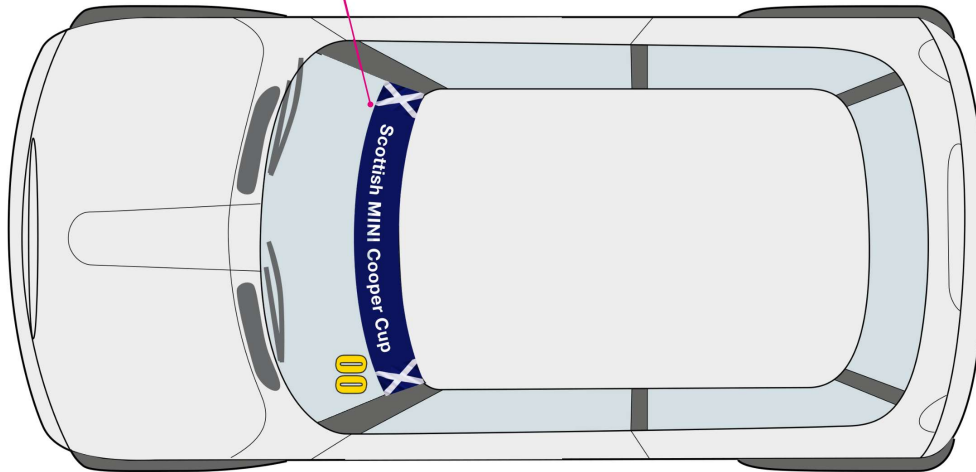

GRAPHICS REQUIREMENTS 2025

MINI COOPER CUP

MINTEX
LOGO

RECOMMENDED
CHAMPIONSHIP
SUNSTRIP

ONE SMRC LOGO, MUST BE
FIXED TO BOTH SIDES OF
THE CAR HOWEVER, THE
POSITION IS FREE

RECOMMENDED
CHAMPIONSHIP
SUNSTRIP

YOKOHAMA REG
PLATE

YOKOHAMA REG
PLATE

GRAPHICS REQUIREMENTS 2025

MINI COOPER S CUP

MINTEX
LOGO

MANDATORY
CHAMPIONSHIP
SUNSTRIP

ONE SMRC LOGO, MUST BE
FIXED TO BOTH SIDES OF
THE CAR HOWEVER, THE
POSITION IS FREE