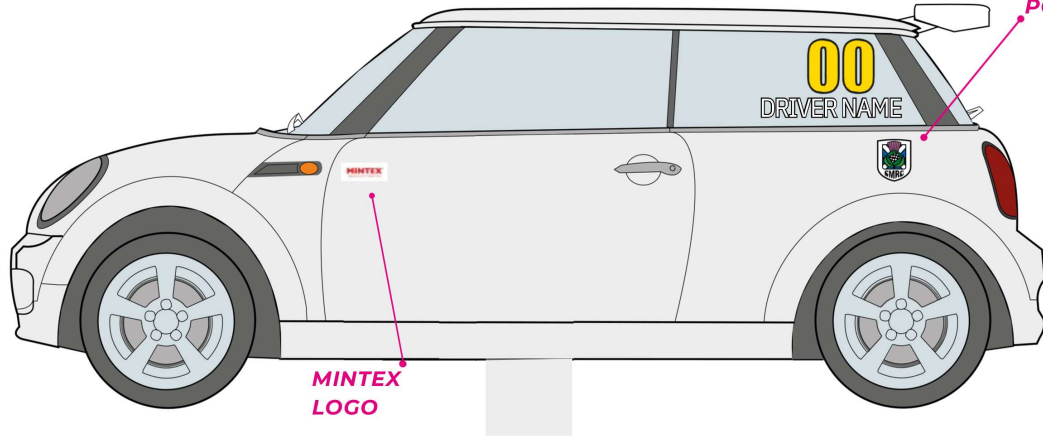

GRAPHICS REQUIREMENTS 2025

MINI COOPER CUP

MINTEX
LOGO

RECOMMENDED
CHAMPIONSHIP
SUNSTRIP

ONE SMRC LOGO, MUST BE
FIXED TO BOTH SIDES OF
THE CAR HOWEVER, THE
POSITION IS FREE

RECOMMENDED
CHAMPIONSHIP
SUNSTRIP

YOKOHAMA REG
PLATE

YOKOHAMA REG
PLATE

GRAPHICS REQUIREMENTS 2025

MINI COOPER S CUP

MINTEX
LOGO

MANDATORY
CHAMPIONSHIP
SUNSTRIP

ONE SMRC LOGO, MUST BE
FIXED TO BOTH SIDES OF
THE CAR HOWEVER, THE
POSITION IS FREE