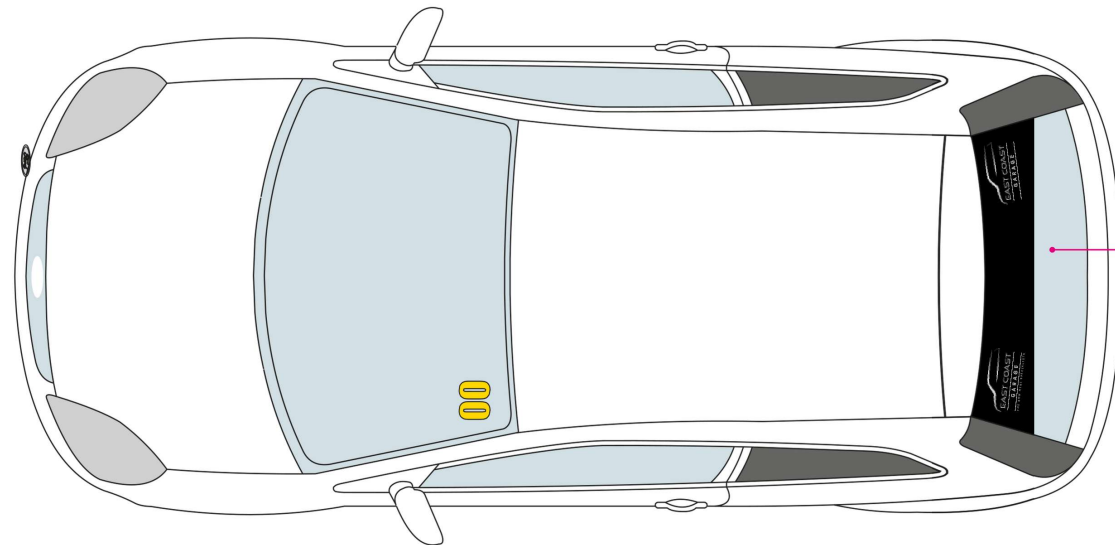

## SCOTTISH FIESTA CHAMPIONSHIP

ONE SMRC LOGO MUST BE FIXED TO BOTH SIDES OF THE CAR HOWEVER, POSITION IS FREE

1 x EAST COAST GARAGE BUMPER STICKER, POSITION ON BUMPER IS FREE

YOKOHAMA REG PLATE

EAST COAST GARAGE REAR SCREEN STRIP