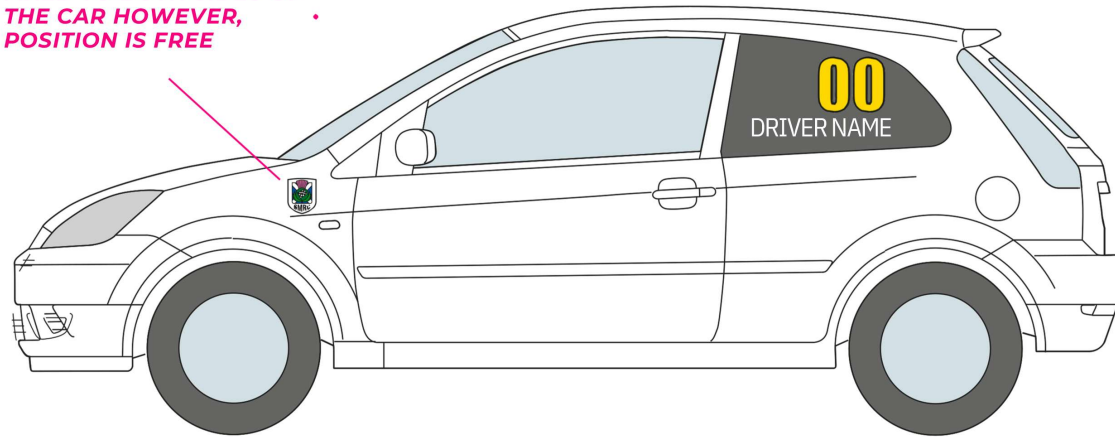

## SCOTTISH FIESTA CHAMPIONSHIP

ONE SMRC LOGO MUST BE FIXED TO BOTH SIDES OF THE CAR HOWEVER, POSITION IS FREE

1 x EAST COAST GARAGE BUMPER STICKER, POSITION ON BUMPER IS FREE

YOKOHAMA REG PLATE

EAST COAST GARAGE REAR SCREEN STRIP