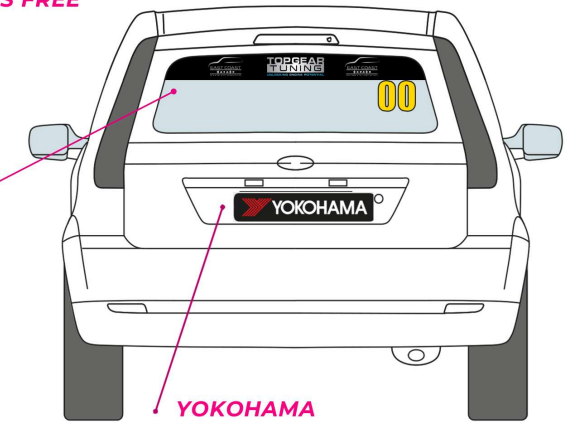

## SCOTTISH FIESTA CHAMPIONSHIP

ONE SMRC LOGO MUST BE FIXED TO BOTH SIDES OF THE CAR HOWEVER, POSITION IS FREE

1 x EAST COAST GARAGE BUMPER STICKER, POSITION ON BUMPER IS FREE

YOKOHAMA REG PLATE

EAST COAST GARAGE REAR SCREEN STRIP