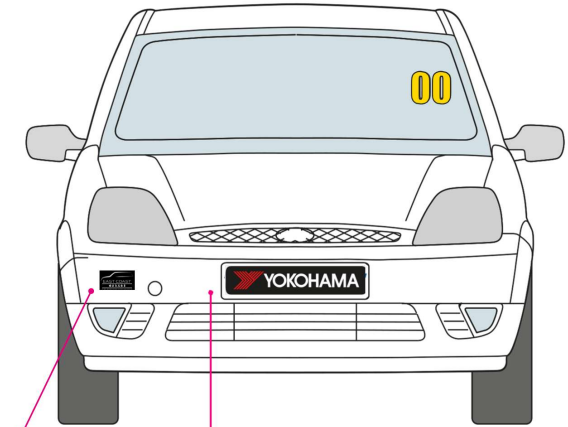

## SCOTTISH FIESTA CHAMPIONSHIP

ONE SMRC LOGO MUST BE FIXED TO BOTH SIDES OF THE CAR HOWEVER, POSITION IS FREE

1 x EAST COAST GARAGE BUMPER STICKER, POSITION ON BUMPER IS FREE

YOKOHAMA REG PLATE

EAST COAST GARAGE REAR SCREEN STRIP