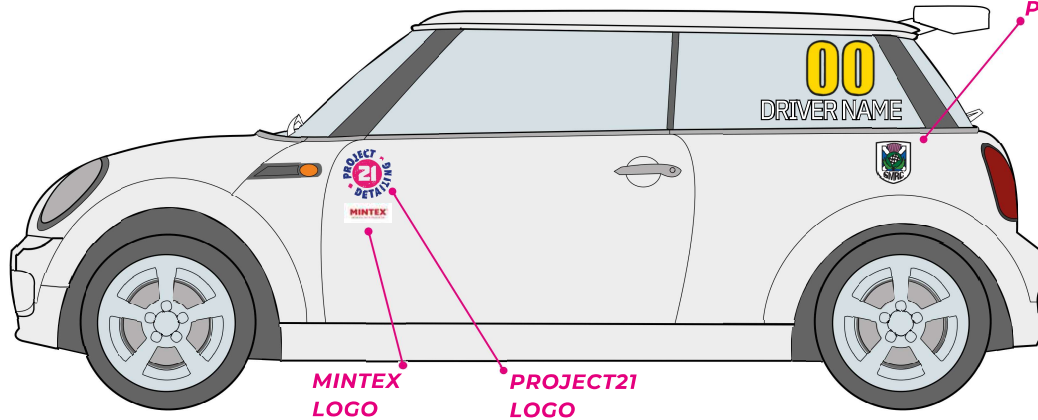

GRAPHICS REQUIREMENTS

MINI COOPER S CUP

MINTEX
LOGO

PROJECT21
LOGO

ONE SMRC LOGO, MUST BE
FIXED TO BOTH SIDES OF
THE CAR HOWEVER, THE
POSITION IS FREE

YOKOHAMA REG
PLATE

WHITE STRIP, PROJECT21 WEB
ADDRESS

YOKOHAMA REG
PLATE