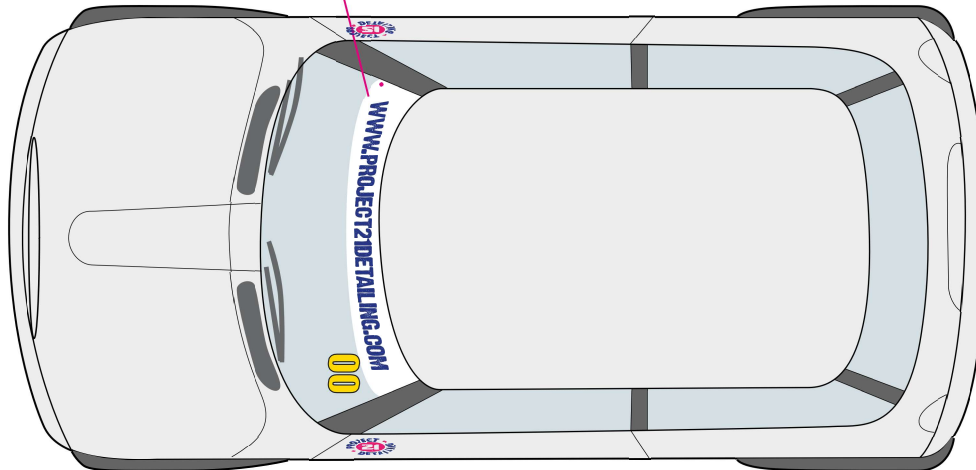

GRAPHICS REQUIREMENTS

MINI COOPER S CUP

MINTEX
LOGO

PROJECT21
LOGO

ONE SMRC LOGO, MUST BE
FIXED TO BOTH SIDES OF
THE CAR HOWEVER, THE
POSITION IS FREE

YOKOHAMA REG
PLATE

WHITE STRIP, PROJECT21 WEB
ADDRESS

YOKOHAMA REG
PLATE