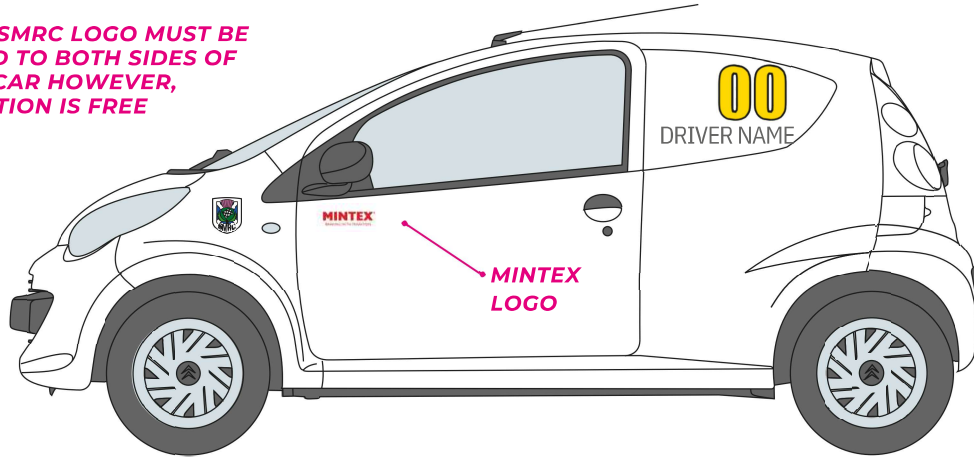

## SCOTTISH C1 CUP

ONE SMRC LOGO MUST BE  
FIXED TO BOTH SIDES OF  
THE CAR HOWEVER,  
POSITION IS FREE

SERIES BRANDED WINDOW  
STRIP ON THE FRONT  
SCREEN