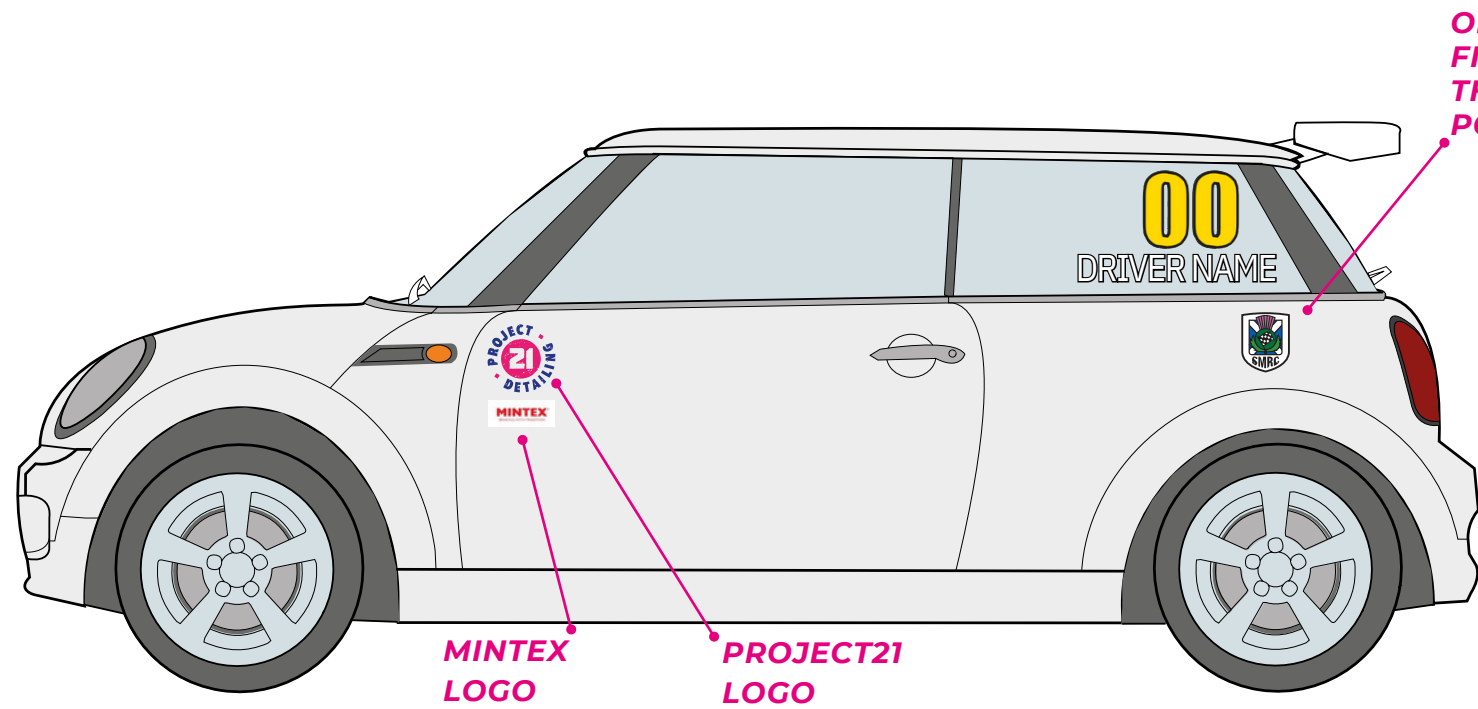

ONE SERIES ROUNDALL
MUST BE FIXED TO BOTH
SIDE DOORS OF THE CAR
WITH COMPETITOR
NUMBER AND CLASS

GRAPHICS REQUIREMENTS 2024

SCOTTISH FIESTA CHAMPIONSHIP

ONE SMRC LOGO MUST BE FIXED TO BOTH SIDES OF THE CAR HOWEVER, POSITION IS FREE

1 x EAST COAST GARAGE BUMPER STICKER, POSITION ON BUMPER IS FREE

TOYO REG PLATE

1 x TOP GEAR TUNING BUMPER STICKER, POSITION ON BUMPER IS FREE

TOP GEAR TUNING / EAST COAST GARAGE REAR SCREEN STRIP

TOYO REG PLATE

GRAPHICS REQUIREMENTS 2024

SCOTTISH C1 CUP

ONE SMRC LOGO MUST BE FIXED TO BOTH SIDES OF THE CAR HOWEVER, POSITION IS FREE

SERIES BRANDED WINDOW STRIP ON THE FRONT SCREEN

GRAPHICS REQUIREMENTS 2024

MINI COOPER CUP

GRAPHICS REQUIREMENTS

MINI COOPER S CUP

ONE SMRC LOGO, MUST BE FIXED TO BOTH SIDES OF THE CAR HOWEVER, THE POSITION IS FREE

MINTEX LOGO

PROJECT21 LOGO

YOKOHAMA REG PLATE

WHITE STRIP, PROJECT21 WEB ADDRESS

YOKOHAMA REG PLATE