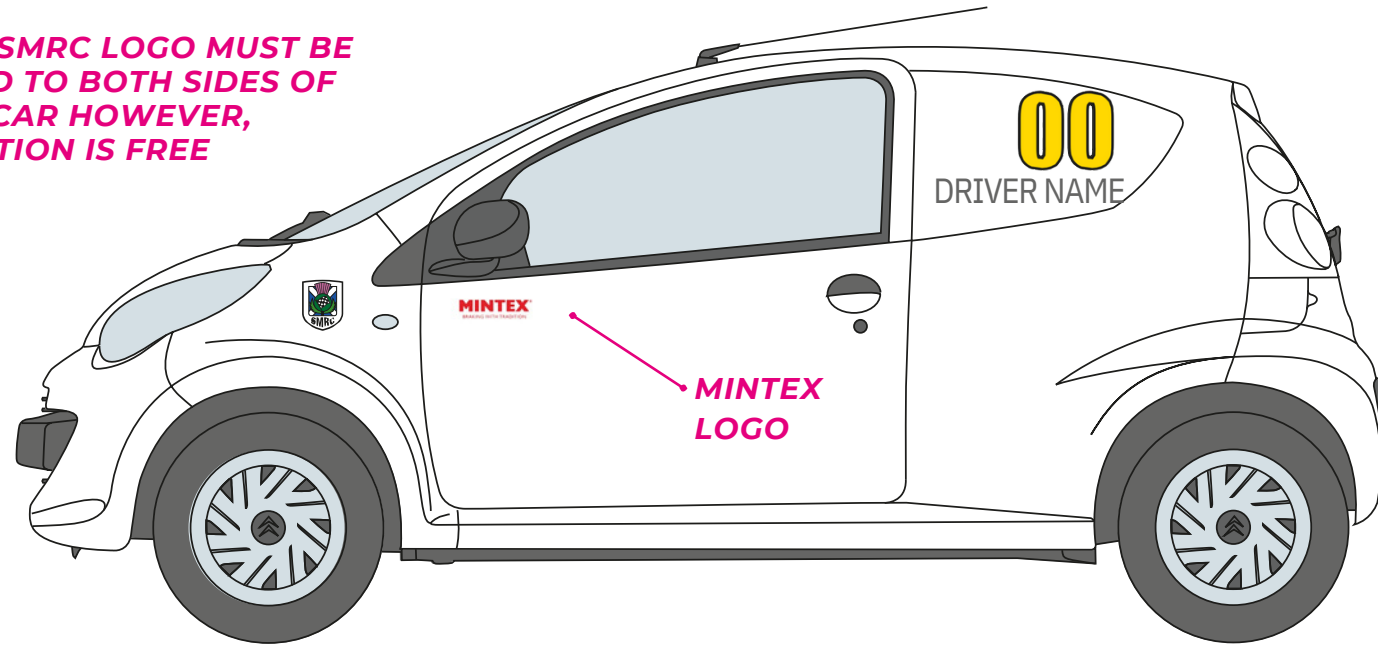

GRAPHICS REQUIREMENTS 2024

SCOTTISH CLASSIC SPORTS AND SALOON

BLACK SUN STRIP,
EDINBURGH WATCH COMPANY
LOGO. TO BE FRONT FACING
ON THE FRONT SCREEN.

ONE SMRC LOGO MUST BE
FIXED TO BOTH SIDES OF
THE CAR HOWEVER,
POSITION IS FREE

ONE SERIES ROUNDALL
MUST BE FIXED TO BOTH
SIDE DOORS OF THE CAR
WITH COMPETITOR
NUMBER AND CLASS

GRAPHICS REQUIREMENTS 2024

SCOTTISH FIESTA CHAMPIONSHIP

ONE SMRC LOGO MUST BE FIXED TO BOTH SIDES OF THE CAR HOWEVER, POSITION IS FREE

1 x EAST COAST GARAGE BUMPER STICKER, POSITION ON BUMPER IS FREE

TOYO REG PLATE

1 x TOP GEAR TUNING BUMPER STICKER, POSITION ON BUMPER IS FREE

TOP GEAR TUNING / EAST COAST GARAGE REAR SCREEN STRIP

TOYO REG PLATE

GRAPHICS REQUIREMENTS 2024

SCOTTISH C1 CUP

ONE SMRC LOGO MUST BE FIXED TO BOTH SIDES OF THE CAR HOWEVER, POSITION IS FREE

SERIES BRANDED WINDOW STRIP ON THE FRONT SCREEN

GRAPHICS REQUIREMENTS 2024

MINI COOPER CUP