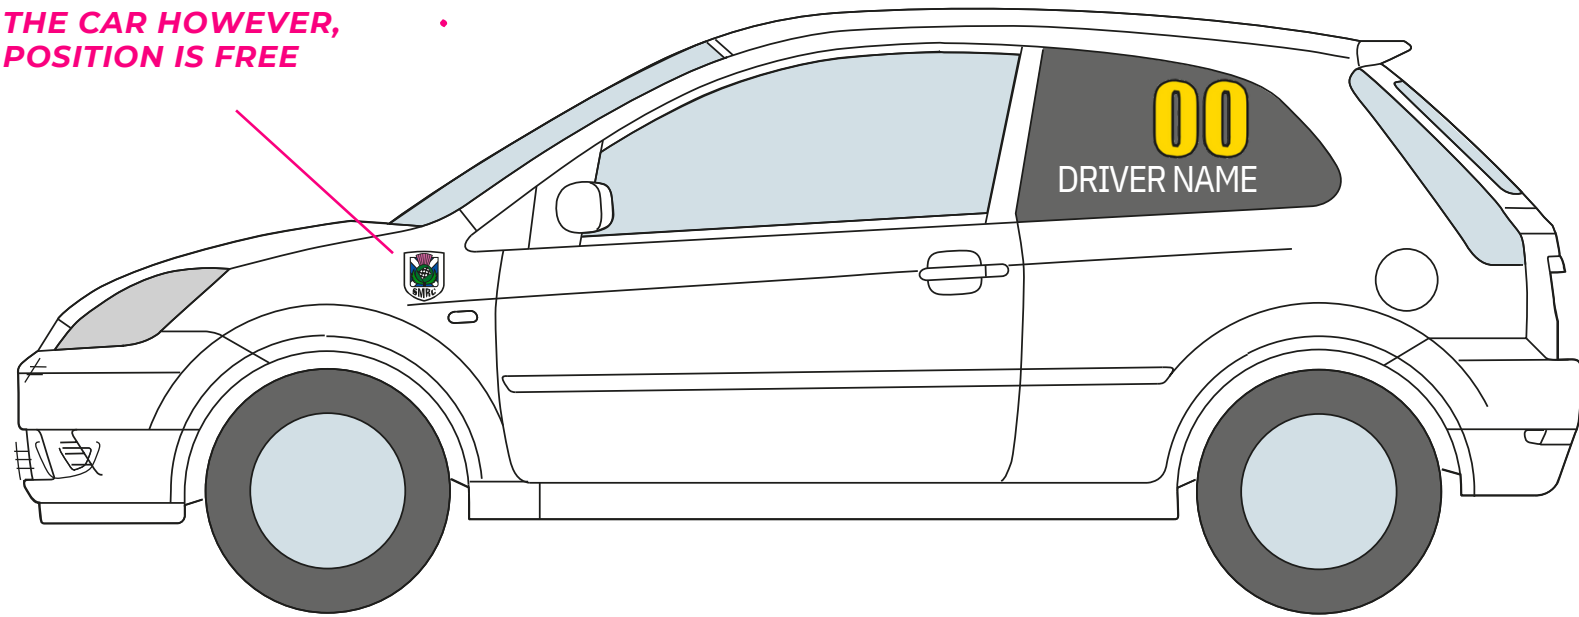

GRAPHICS REQUIREMENTS 2024

SCOTTISH CLASSIC SPORTS AND SALOON

BLACK SUN STRIP,
EDINBURGH WATCH COMPANY
LOGO. TO BE FRONT FACING
ON THE FRONT SCREEN.

ONE SMRC LOGO MUST BE
FIXED TO BOTH SIDES OF
THE CAR HOWEVER,
POSITION IS FREE

ONE SERIES ROUNDALL
MUST BE FIXED TO BOTH
SIDE DOORS OF THE CAR
WITH COMPETITOR
NUMBER AND CLASS

GRAPHICS REQUIREMENTS 2024

SCOTTISH FIESTA CHAMPIONSHIP

ONE SMRC LOGO MUST BE FIXED TO BOTH SIDES OF THE CAR HOWEVER, POSITION IS FREE

1 x EAST COAST GARAGE BUMPER STICKER, POSITION ON BUMPER IS FREE

TOYO REG PLATE

1 x TOP GEAR TUNING BUMPER STICKER, POSITION ON BUMPER IS FREE

TOP GEAR TUNING / EAST COAST GARAGE REAR SCREEN STRIP

TOYO REG PLATE

GRAPHICS REQUIREMENTS 2024

SCOTTISH C1 CUP

ONE SMRC LOGO MUST BE FIXED TO BOTH SIDES OF THE CAR HOWEVER, POSITION IS FREE

SERIES BRANDED WINDOW STRIP ON THE FRONT SCREEN

GRAPHICS REQUIREMENTS 2024

MINI COOPER CUP