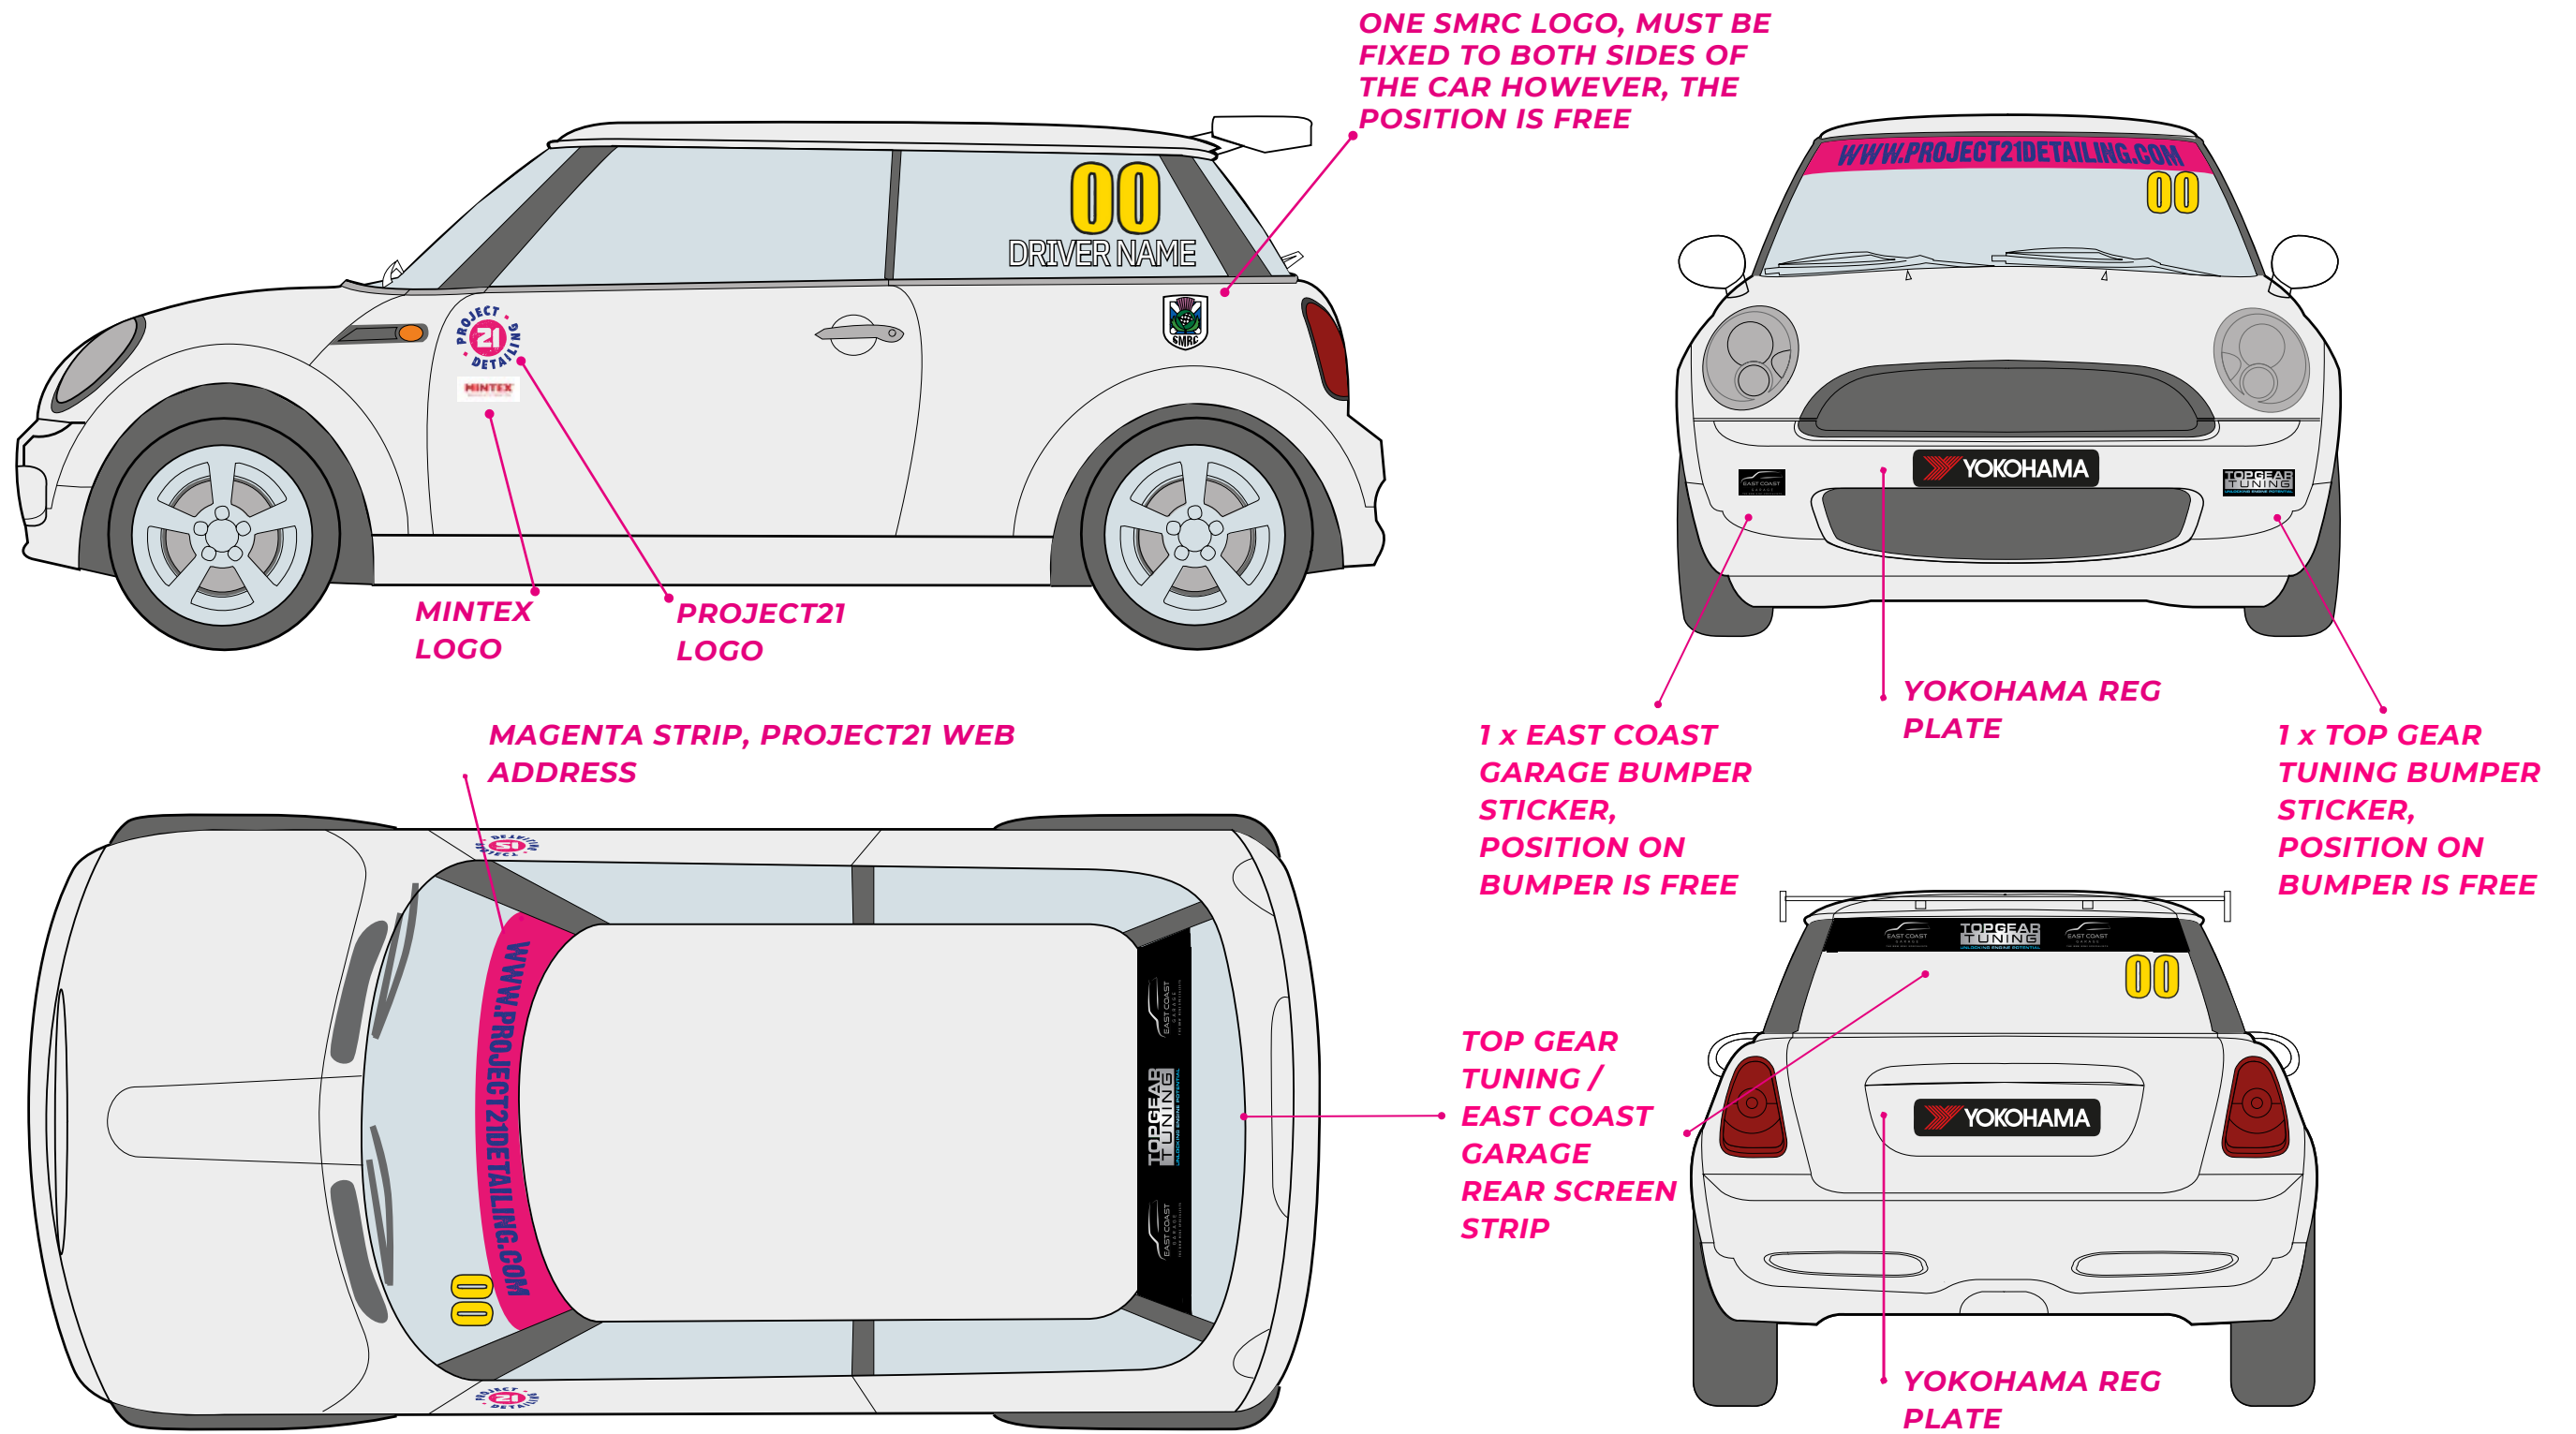

ONE SERIES ROUNDALL
MUST BE FIXED TO BOTH
SIDE DOORS OF THE CAR
WITH COMPETITOR
NUMBER AND CLASS

GRAPHICS REQUIREMENTS 2024

SCOTTISH FIESTA CHAMPIONSHIP

ONE SMRC LOGO MUST BE FIXED TO BOTH SIDES OF THE CAR HOWEVER, POSITION IS FREE

1 x EAST COAST GARAGE BUMPER STICKER, POSITION ON BUMPER IS FREE

TOYO REG PLATE

1 x TOP GEAR TUNING BUMPER STICKER, POSITION ON BUMPER IS FREE

TOP GEAR TUNING / EAST COAST GARAGE REAR SCREEN STRIP

TOYO REG PLATE

GRAPHICS REQUIREMENTS 2024

SCOTTISH C1 CUP

ONE SMRC LOGO MUST BE FIXED TO BOTH SIDES OF THE CAR HOWEVER, POSITION IS FREE

SERIES BRANDED WINDOW STRIP ON THE FRONT SCREEN

GRAPHICS REQUIREMENTS 2024

MINI COOPER CUP

GRAPHICS REQUIREMENTS

MINI COOPER S CUP

ONE SMRC LOGO, MUST BE FIXED TO BOTH SIDES OF THE CAR HOWEVER, THE POSITION IS FREE

MINTEX LOGO

PROJECT21 LOGO

YOKOHAMA REG PLATE

WHITE STRIP, PROJECT21 WEB ADDRESS

YOKOHAMA REG PLATE