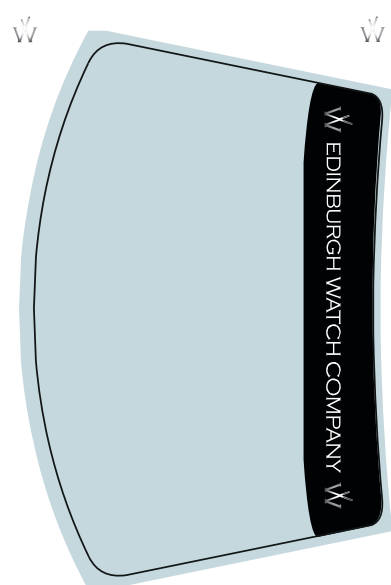

GRAPHICS REQUIREMENTS 2024

SCOTTISH CLASSIC SPORTS AND SALOON

BLACK SUN STRIP,
EDINBURGH WATCH COMPANY
LOGO. TO BE FRONT FACING
ON THE FRONT SCREEN.

ONE SMRC LOGO MUST BE
FIXED TO BOTH SIDES OF
THE CAR HOWEVER,
POSITION IS FREE

ONE SERIES ROUNDALL
MUST BE FIXED TO BOTH
SIDE DOORS OF THE CAR
WITH COMPETITOR
NUMBER AND CLASS

GRAPHICS REQUIREMENTS 2024

SCOTTISH FIESTA CHAMPIONSHIP

ONE SMRC LOGO MUST BE FIXED TO BOTH SIDES OF THE CAR HOWEVER, POSITION IS FREE

1 x EAST COAST GARAGE BUMPER STICKER, POSITION ON BUMPER IS FREE

TOYO REG PLATE

1 x TOP GEAR TUNING BUMPER STICKER, POSITION ON BUMPER IS FREE

TOP GEAR TUNING / EAST COAST GARAGE REAR SCREEN STRIP

TOYO REG PLATE