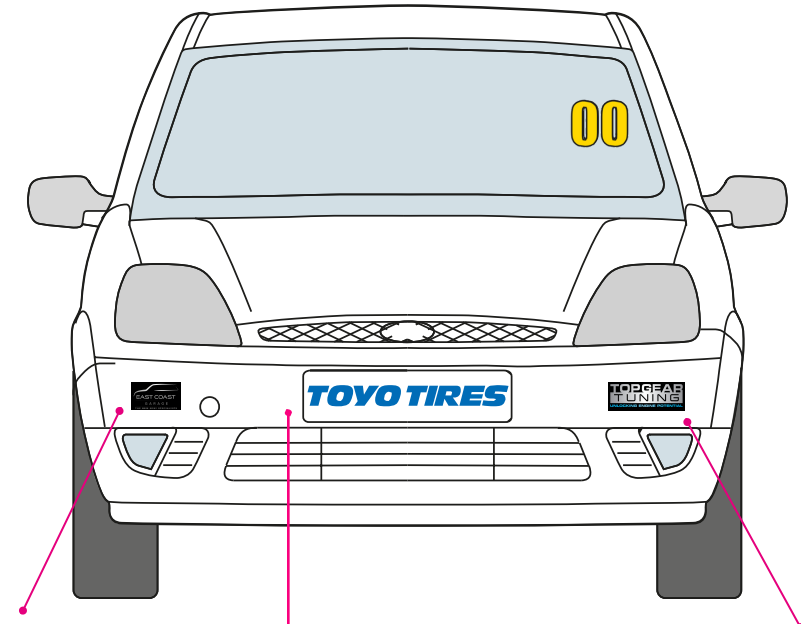

GRAPHICS REQUIREMENTS 2024

SCOTTISH CLASSIC SPORTS AND SALOON

BLACK SUN STRIP,
EDINBURGH WATCH COMPANY
LOGO. TO BE FRONT FACING
ON THE FRONT SCREEN.

ONE SMRC LOGO MUST BE
FIXED TO BOTH SIDES OF
THE CAR HOWEVER,
POSITION IS FREE

ONE SERIES ROUNDALL
MUST BE FIXED TO BOTH
SIDE DOORS OF THE CAR
WITH COMPETITOR
NUMBER AND CLASS

GRAPHICS REQUIREMENTS 2024

SCOTTISH FIESTA CHAMPIONSHIP

ONE SMRC LOGO MUST BE FIXED TO BOTH SIDES OF THE CAR HOWEVER, POSITION IS FREE

1 x EAST COAST GARAGE BUMPER STICKER, POSITION ON BUMPER IS FREE

TOYO REG PLATE

1 x TOP GEAR TUNING BUMPER STICKER, POSITION ON BUMPER IS FREE

TOP GEAR TUNING / EAST COAST GARAGE REAR SCREEN STRIP

TOYO REG PLATE

GRAPHICS REQUIREMENTS 2024

SCOTTISH C1 CUP

ONE SMRC LOGO MUST BE FIXED TO BOTH SIDES OF THE CAR HOWEVER, POSITION IS FREE

SERIES BRANDED WINDOW STRIP ON THE FRONT SCREEN

GRAPHICS REQUIREMENTS 2024

MINI COOPER CUP