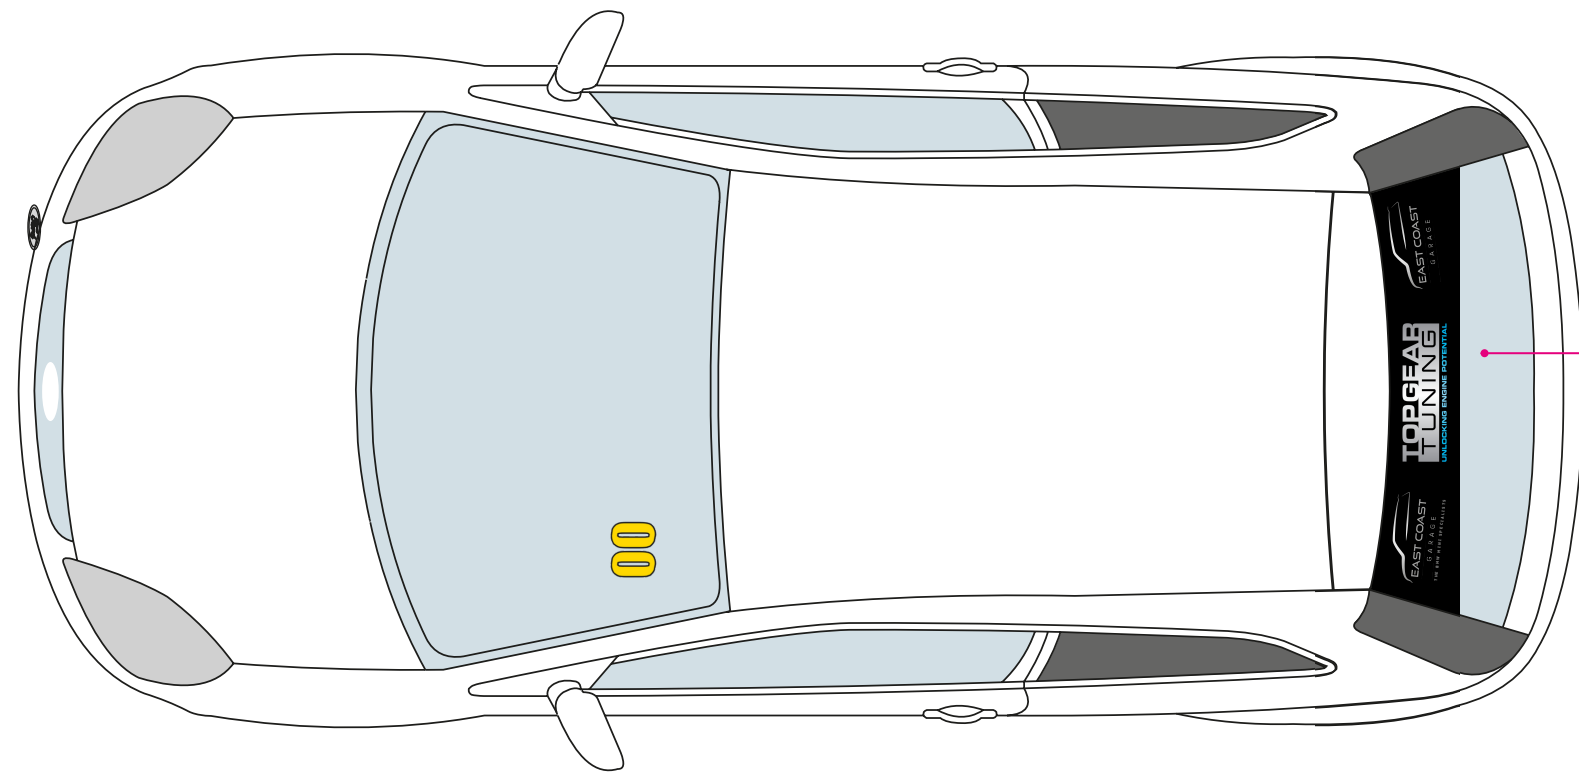

GRAPHICS REQUIREMENTS 2024

SCOTTISH CLASSIC SPORTS AND SALOON

BLACK SUN STRIP,
EDINBURGH WATCH COMPANY
LOGO. TO BE FRONT FACING
ON THE FRONT SCREEN.

ONE SMRC LOGO MUST BE
FIXED TO BOTH SIDES OF
THE CAR HOWEVER,
POSITION IS FREE

ONE SERIES ROUNDALL
MUST BE FIXED TO BOTH
SIDE DOORS OF THE CAR
WITH COMPETITOR
NUMBER AND CLASS

GRAPHICS REQUIREMENTS 2024

SCOTTISH FIESTA CHAMPIONSHIP

ONE SMRC LOGO MUST BE FIXED TO BOTH SIDES OF THE CAR HOWEVER, POSITION IS FREE

1 x EAST COAST GARAGE BUMPER STICKER, POSITION ON BUMPER IS FREE

TOYO REG PLATE

1 x TOP GEAR TUNING BUMPER STICKER, POSITION ON BUMPER IS FREE

TOP GEAR TUNING / EAST COAST GARAGE REAR SCREEN STRIP

TOYO REG PLATE

GRAPHICS REQUIREMENTS 2024

SCOTTISH C1 CUP

ONE SMRC LOGO MUST BE FIXED TO BOTH SIDES OF THE CAR HOWEVER, POSITION IS FREE

SERIES BRANDED WINDOW STRIP ON THE FRONT SCREEN

GRAPHICS REQUIREMENTS 2024

MINI COOPER CUP