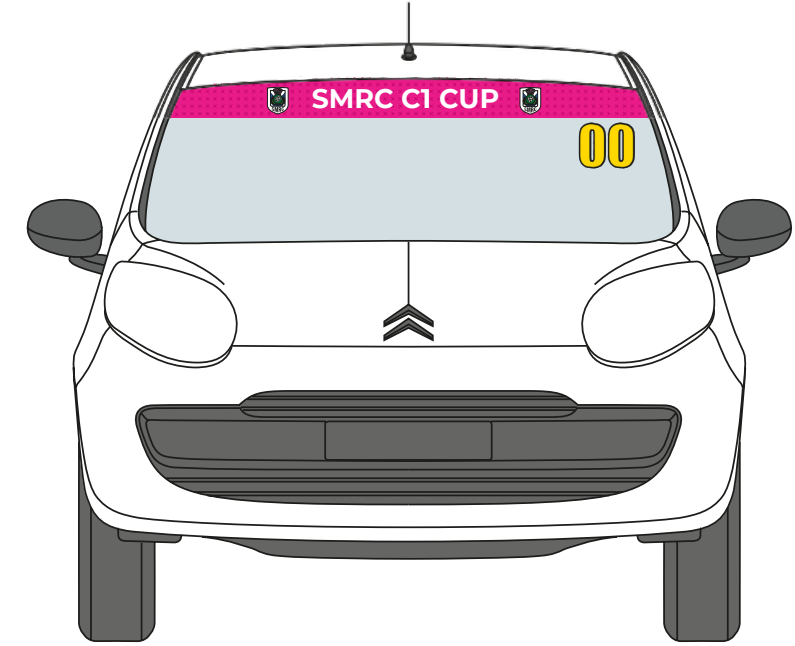

GRAPHICS REQUIREMENTS 2024

SCOTTISH CLASSIC SPORTS AND SALOON

BLACK SUN STRIP,
EDINBURGH WATCH COMPANY
LOGO. TO BE FRONT FACING
ON THE FRONT SCREEN.

ONE SMRC LOGO MUST BE
FIXED TO BOTH SIDES OF
THE CAR HOWEVER,
POSITION IS FREE

ONE SERIES ROUNDALL
MUST BE FIXED TO BOTH
SIDE DOORS OF THE CAR
WITH COMPETITOR
NUMBER AND CLASS

GRAPHICS REQUIREMENTS 2024

SCOTTISH FIESTA CHAMPIONSHIP

ONE SMRC LOGO MUST BE FIXED TO BOTH SIDES OF THE CAR HOWEVER, POSITION IS FREE

1 x EAST COAST GARAGE BUMPER STICKER, POSITION ON BUMPER IS FREE

TOYO REG PLATE

1 x TOP GEAR TUNING BUMPER STICKER, POSITION ON BUMPER IS FREE

TOP GEAR TUNING / EAST COAST GARAGE REAR SCREEN STRIP

TOYO REG PLATE

GRAPHICS REQUIREMENTS 2024

SCOTTISH C1 CUP

ONE SMRC LOGO MUST BE FIXED TO BOTH SIDES OF THE CAR HOWEVER, POSITION IS FREE

SERIES BRANDED WINDOW STRIP ON THE FRONT SCREEN

GRAPHICS REQUIREMENTS 2024

MINI COOPER CUP