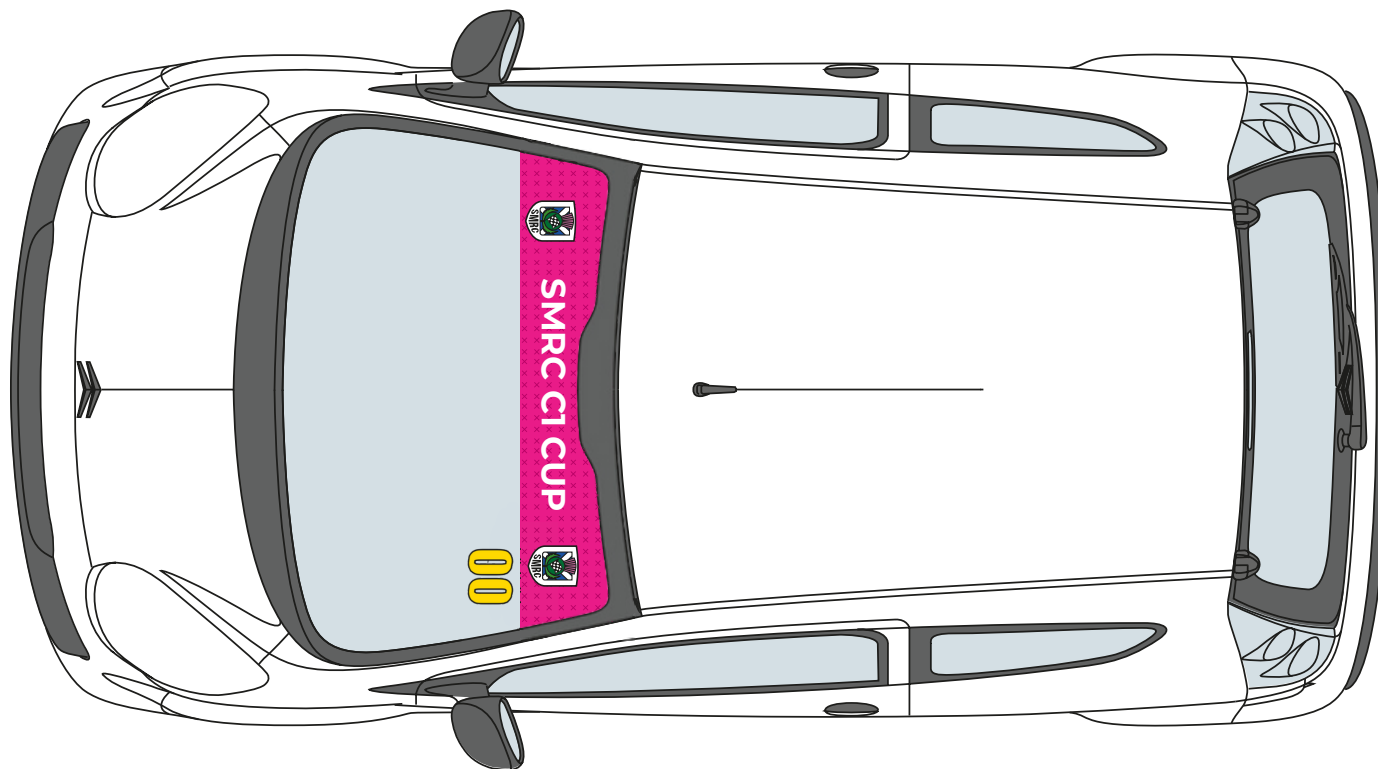

ONE SERIES ROUNDALL
MUST BE FIXED TO BOTH
SIDE DOORS OF THE CAR
WITH COMPETITOR
NUMBER AND CLASS

GRAPHICS REQUIREMENTS 2024

SCOTTISH FIESTA CHAMPIONSHIP

ONE SMRC LOGO MUST BE FIXED TO BOTH SIDES OF THE CAR HOWEVER, POSITION IS FREE

1 x EAST COAST GARAGE BUMPER STICKER, POSITION ON BUMPER IS FREE

TOYO REG PLATE

1 x TOP GEAR TUNING BUMPER STICKER, POSITION ON BUMPER IS FREE

TOP GEAR TUNING / EAST COAST GARAGE REAR SCREEN STRIP

TOYO REG PLATE

GRAPHICS REQUIREMENTS 2024

SCOTTISH C1 CUP

ONE SMRC LOGO MUST BE FIXED TO BOTH SIDES OF THE CAR HOWEVER, POSITION IS FREE

SERIES BRANDED WINDOW STRIP ON THE FRONT SCREEN

GRAPHICS REQUIREMENTS 2024

MINI COOPER CUP