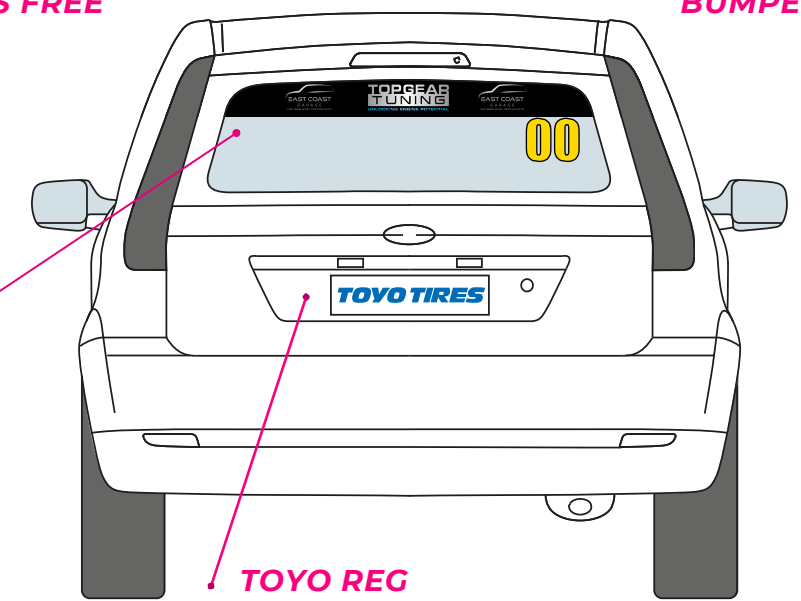

GRAPHICS REQUIREMENTS 2024

SCOTTISH CLASSIC SPORTS AND SALOON

BLACK SUN STRIP,
EDINBURGH WATCH COMPANY
LOGO. TO BE FRONT FACING
ON THE FRONT SCREEN.

ONE SMRC LOGO MUST BE
FIXED TO BOTH SIDES OF
THE CAR HOWEVER,
POSITION IS FREE

ONE SERIES ROUNDALL
MUST BE FIXED TO BOTH
SIDE DOORS OF THE CAR
WITH COMPETITOR
NUMBER AND CLASS

GRAPHICS REQUIREMENTS 2024

SCOTTISH FIESTA CHAMPIONSHIP

ONE SMRC LOGO MUST BE FIXED TO BOTH SIDES OF THE CAR HOWEVER, POSITION IS FREE

1 x EAST COAST GARAGE BUMPER STICKER, POSITION ON BUMPER IS FREE

TOYO REG PLATE

1 x TOP GEAR TUNING BUMPER STICKER, POSITION ON BUMPER IS FREE

TOP GEAR TUNING / EAST COAST GARAGE REAR SCREEN STRIP

TOYO REG PLATE

GRAPHICS REQUIREMENTS 2024

SCOTTISH C1 CUP

ONE SMRC LOGO MUST BE FIXED TO BOTH SIDES OF THE CAR HOWEVER, POSITION IS FREE

SERIES BRANDED WINDOW STRIP ON THE FRONT SCREEN

GRAPHICS REQUIREMENTS 2024

MINI COOPER CUP