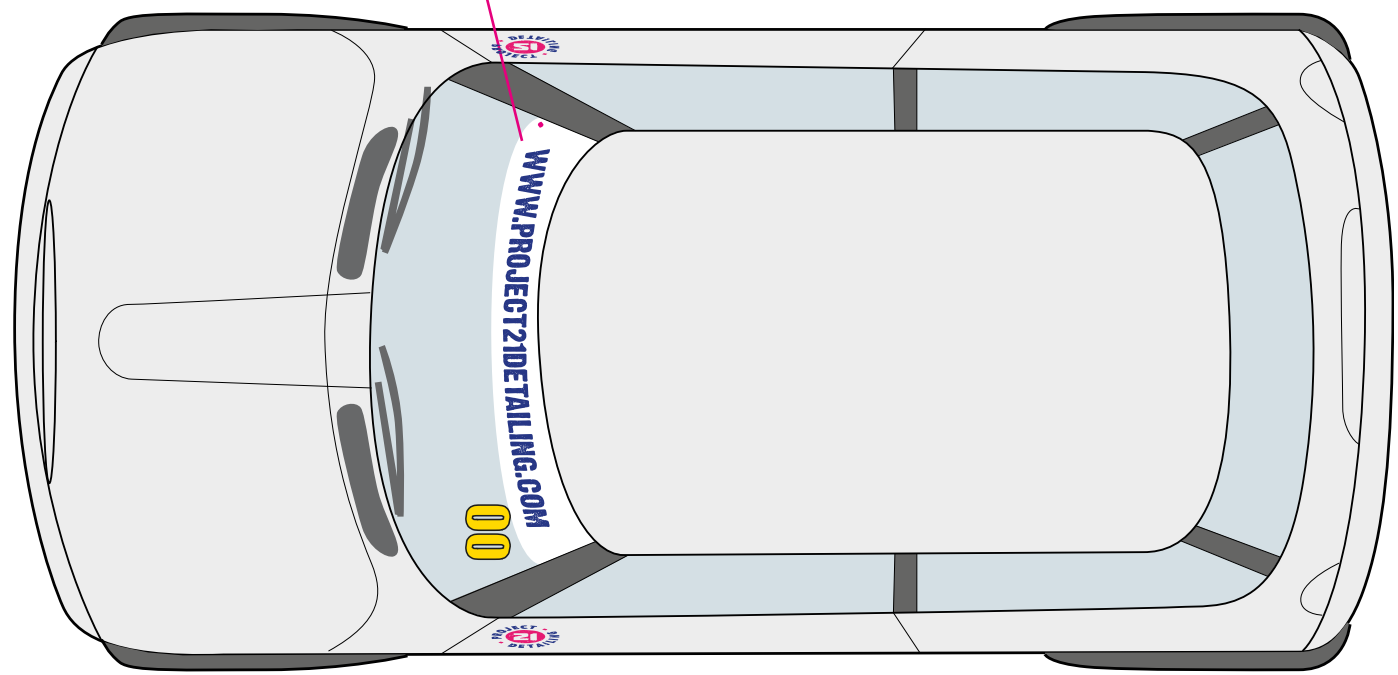

1 x EAST COAST GARAGE BUMPER STICKER, POSITION ON BUMPER IS FREE

TOYO REG PLATE

1 x TOP GEAR TUNING BUMPER STICKER, POSITION ON BUMPER IS FREE

TOP GEAR TUNING / EAST COAST GARAGE REAR SCREEN STRIP

TOYO REG PLATE

GRAPHICS REQUIREMENTS 2024

SCOTTISH C1 CUP

ONE SMRC LOGO MUST BE FIXED TO BOTH SIDES OF THE CAR HOWEVER, POSITION IS FREE

SERIES BRANDED WINDOW STRIP ON THE FRONT SCREEN

GRAPHICS REQUIREMENTS 2024

MINI COOPER CUP

GRAPHICS REQUIREMENTS

MINI COOPER S CUP

ONE SMRC LOGO, MUST BE FIXED TO BOTH SIDES OF THE CAR HOWEVER, THE POSITION IS FREE

MINTEX LOGO

PROJECT21 LOGO

YOKOHAMA REG PLATE

WHITE STRIP, PROJECT21 WEB ADDRESS

YOKOHAMA REG PLATE