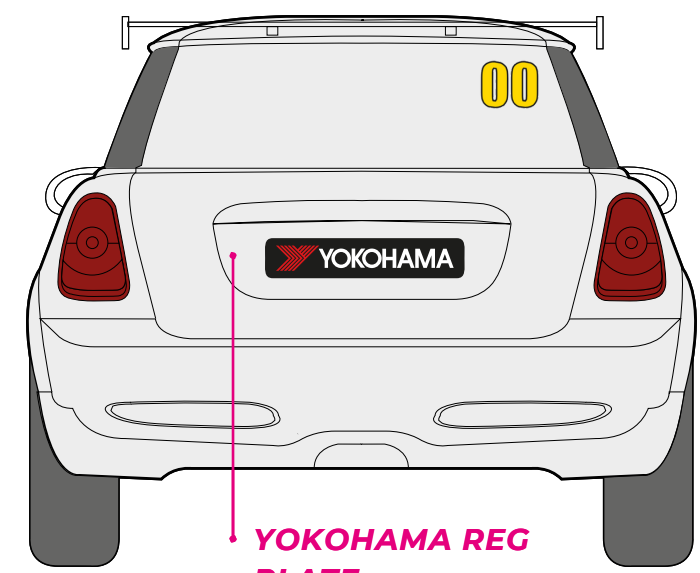

ONE SERIES ROUNDALL
MUST BE FIXED TO BOTH
SIDE DOORS OF THE CAR
WITH COMPETITOR
NUMBER AND CLASS

GRAPHICS REQUIREMENTS 2024

SCOTTISH FIESTA CHAMPIONSHIP

ONE SMRC LOGO MUST BE FIXED TO BOTH SIDES OF THE CAR HOWEVER, POSITION IS FREE

1 x EAST COAST GARAGE BUMPER STICKER, POSITION ON BUMPER IS FREE

TOYO REG PLATE

1 x TOP GEAR TUNING BUMPER STICKER, POSITION ON BUMPER IS FREE

TOP GEAR TUNING / EAST COAST GARAGE REAR SCREEN STRIP

TOYO REG PLATE

GRAPHICS REQUIREMENTS 2024

SCOTTISH C1 CUP

ONE SMRC LOGO MUST BE FIXED TO BOTH SIDES OF THE CAR HOWEVER, POSITION IS FREE

SERIES BRANDED WINDOW STRIP ON THE FRONT SCREEN

GRAPHICS REQUIREMENTS 2024

MINI COOPER CUP

GRAPHICS REQUIREMENTS

MINI COOPER S CUP

ONE SMRC LOGO, MUST BE FIXED TO BOTH SIDES OF THE CAR HOWEVER, THE POSITION IS FREE

MINTEX LOGO

PROJECT21 LOGO

YOKOHAMA REG PLATE

WHITE STRIP, PROJECT21 WEB ADDRESS

YOKOHAMA REG PLATE