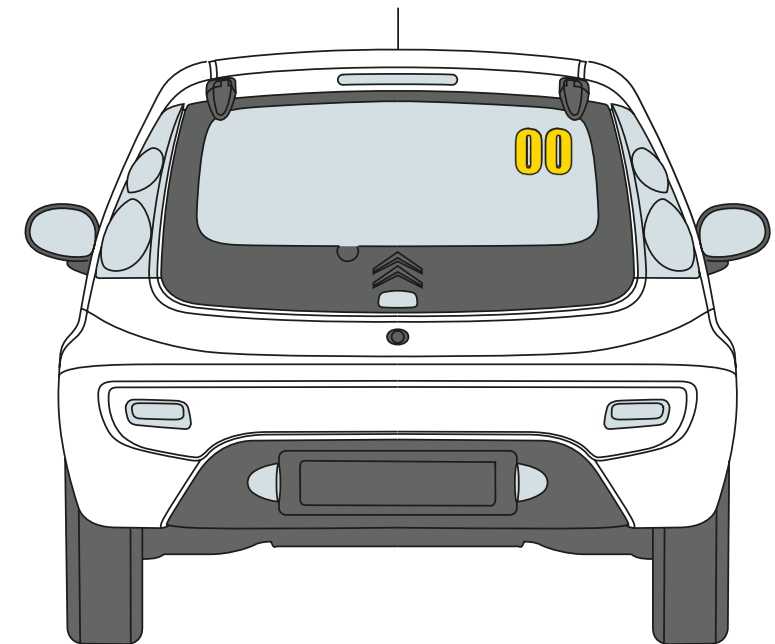

ONE SERIES ROUNDALL
MUST BE FIXED TO BOTH
SIDE DOORS OF THE CAR
WITH COMPETITOR
NUMBER AND CLASS

GRAPHICS REQUIREMENTS 2024

SCOTTISH FIESTA CHAMPIONSHIP

ONE SMRC LOGO MUST BE FIXED TO BOTH SIDES OF THE CAR HOWEVER, POSITION IS FREE

1 x EAST COAST GARAGE BUMPER STICKER, POSITION ON BUMPER IS FREE

TOYO REG PLATE

1 x TOP GEAR TUNING BUMPER STICKER, POSITION ON BUMPER IS FREE

TOP GEAR TUNING / EAST COAST GARAGE REAR SCREEN STRIP

TOYO REG PLATE

GRAPHICS REQUIREMENTS 2024

SCOTTISH C1 CUP

ONE SMRC LOGO MUST BE FIXED TO BOTH SIDES OF THE CAR HOWEVER, POSITION IS FREE

SERIES BRANDED WINDOW STRIP ON THE FRONT SCREEN

GRAPHICS REQUIREMENTS 2024

MINI COOPER CUP